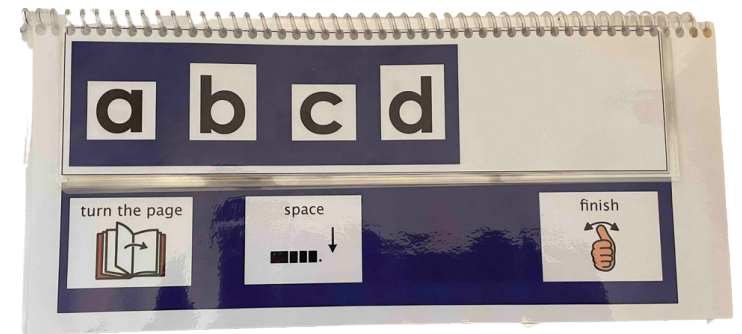

Y

Z

On the next page, you will find two options for the menu page.

One is designed to be cut into two flaps that are mounted onto the main flip chart - they can be folded out for use or folded away.
The second is designed to be positioned below the letters and always visible. Please see images below for more information.