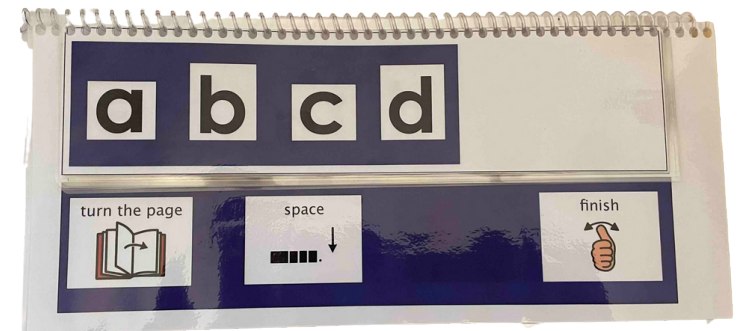

**Q**

**R**

**S**

**T**

**U**

**V**

**W**

**X**

On the next page, you will find two options for the menu page.

One is designed to be cut into two flaps that are mounted onto the main flip chart - they can be folded out for use or folded away.  
The second is designed to be positioned below the letters and always visible. Please see images below for more information.