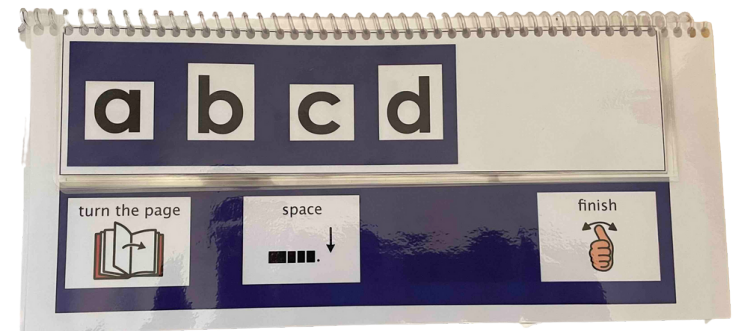

y

Z

On the next page, you will find two options for the menu page.

One is designed to be cut into two flaps that are mounted onto the main flip chart - they can be folded out for use or folded away. The second is designed to be positioned below the letters and always visible. Please see images below for more information.