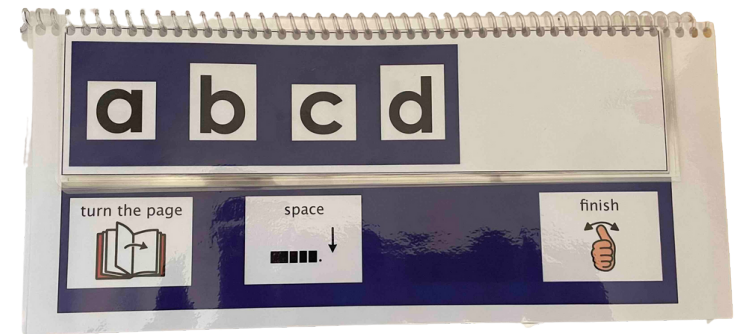

y

Z

On the next page, you will find two options for the menu page.

One is designed to be cut into two flaps that are mounted onto the main flip chart - they can be folded out for use or folded away. The second is designed to be positioned below the letters and always visible. Please see images below for more information.