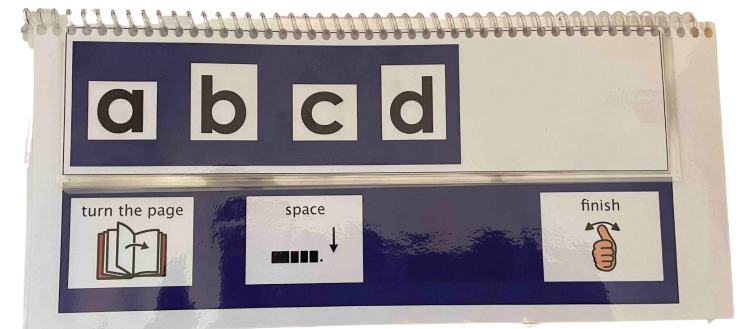

y

Z

On the next page, you will find two options for the menu page.

One is designed to be cut into two flaps that are mounted onto the main flip chart - they can be folded out for use or folded away.  
The second is designed to be positioned below the letters and always visible. Please see images below for more information.