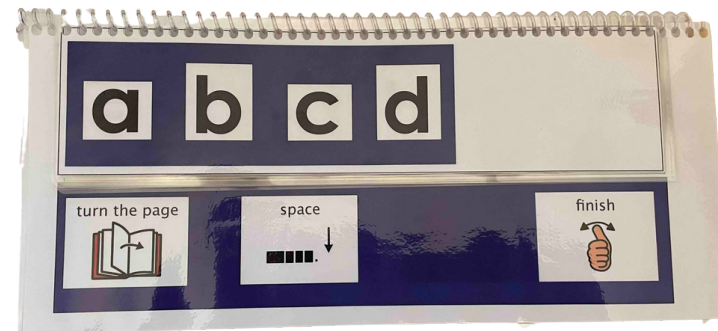

y

Z

On the next page, you will find two options for the menu page.

One is designed to be cut into two flaps that are mounted onto the main flip chart - they can be folded out for use or folded away.
The second is designed to be positioned below the letters and always visible. Please see images below for more information.