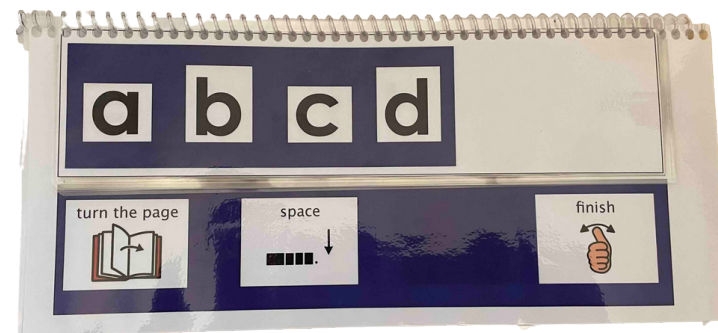

y

z

On the next page, you will find two options for the menu page.

One is designed to be cut into two flaps that are mounted onto the main flip chart - they can be folded out for use or folded away.
The second is designed to be positioned below the letters and always visible. Please see images below for more information.