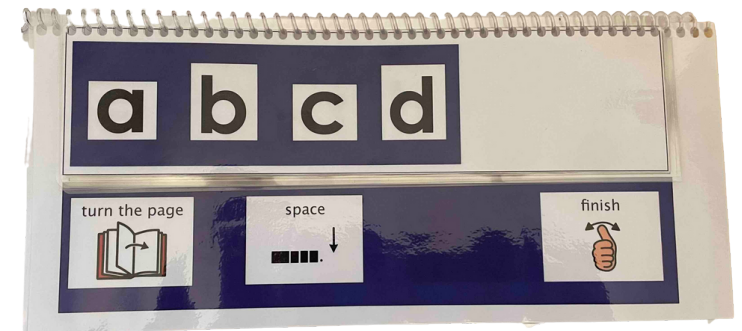

y

Z

On the next page, you will find two options for the menu page.

One is designed to be cut into two flaps that are mounted onto the main flip chart - they can be folded out for use or folded away.
The second is designed to be positioned below the letters and always visible. Please see images below for more information.