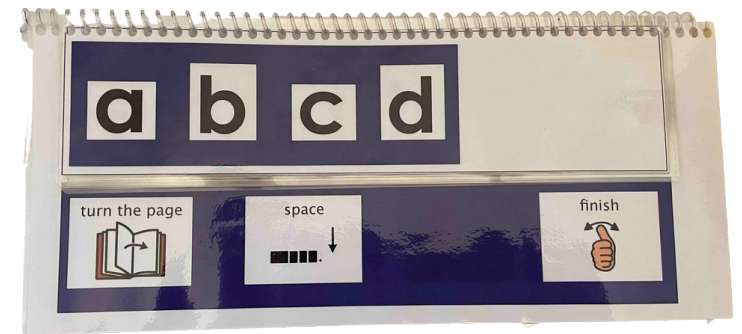

**q**

**r**

**s**

**t**

On the next page, you will find two options for the menu page.

One is designed to be cut into two flaps that are mounted onto the main flip chart - they can be folded out for use or folded away. The second is designed to be positioned below the letters and always visible. Please see images below for more information.