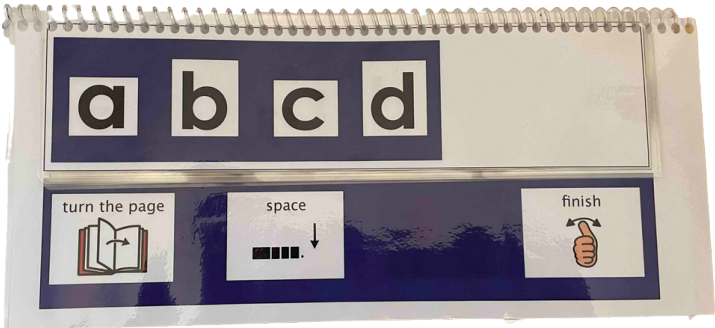

y

Z

On the next page, you will find two options for the menu page.

One is designed to be cut into two flaps that are mounted onto the main flip chart - they can be folded out for use or folded away. The second is designed to be positioned below the letters and always visible. Please see images below for more information.