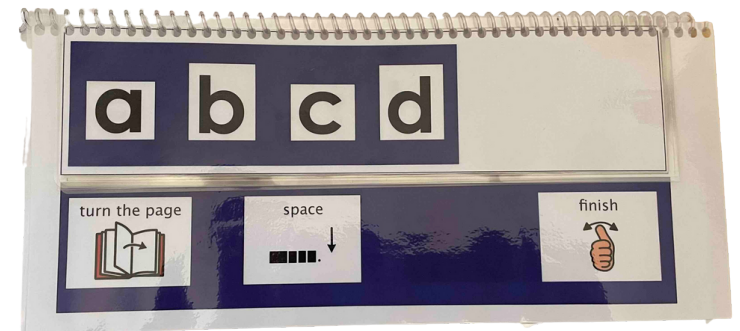

y

Z

On the next page, you will find two options for the menu page.

One is designed to be cut into two flaps that are mounted onto the main flip chart - they can be folded out for use or folded away.
The second is designed to be positioned below the letters and always visible. Please see images below for more information.