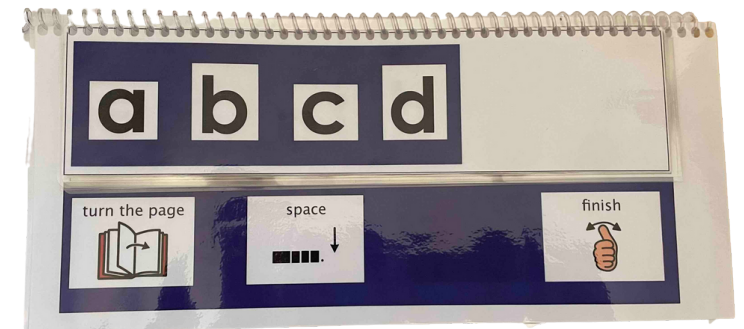

y

Z

On the next page, you will find two options for the menu page.

One is designed to be cut into two flaps that are mounted onto the main flip chart - they can be folded out for use or folded away.
The second is designed to be positioned below the letters and always visible. Please see images below for more information.