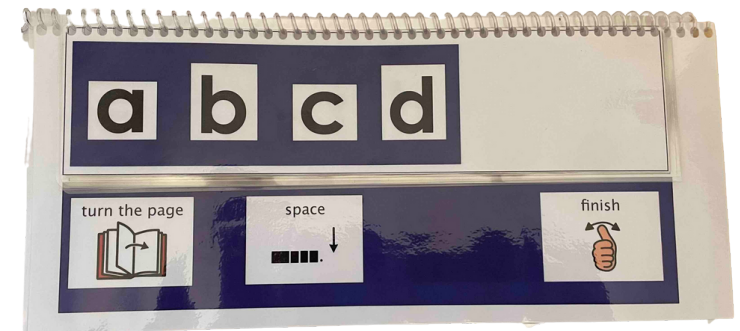

**q**

**r**

**s**

**t**

On the next page, you will find two options for the menu page.

One is designed to be cut into two flaps that are mounted onto the main flip chart - they can be folded out for use or folded away. The second is designed to be positioned below the letters and always visible. Please see images below for more information.