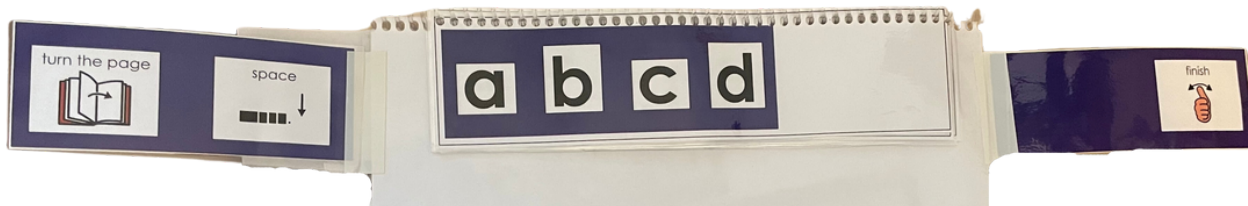

On the next page, you will find two options for the menu page.

One is designed to be cut into two flaps that are mounted onto the main flip chart - they can be folded out for use or folded away.
The second is designed to be positioned below the letters and always visible. Please see images below for more information.