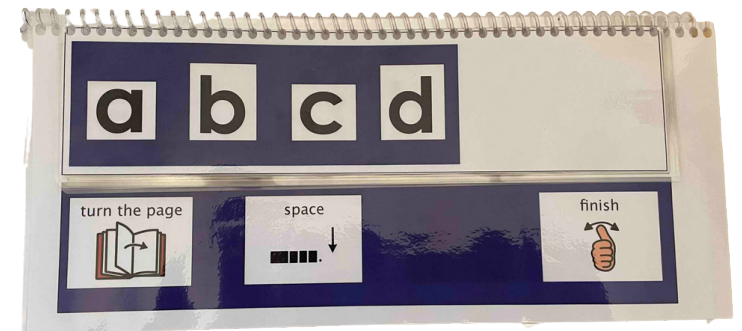

On the next page, you will find two options for the menu page.

One is designed to be cut into two flaps that are mounted onto the main flip chart - they can be folded out for use or folded away.
The second is designed to be positioned below the letters and always visible. Please see images below for more information.