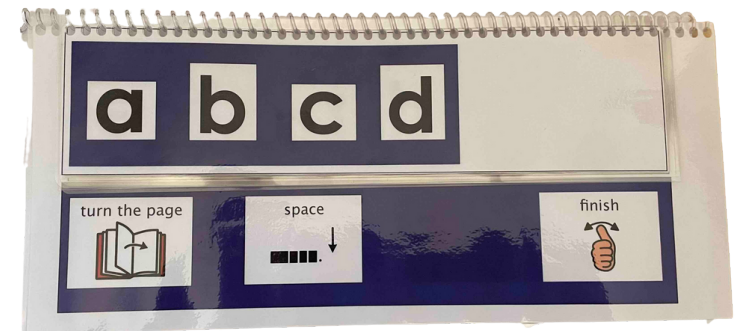

y

Z

On the next page, you will find two options for the menu page.

One is designed to be cut into two flaps that are mounted onto the main flip chart - they can be folded out for use or folded away.
The second is designed to be positioned below the letters and always visible. Please see images below for more information.