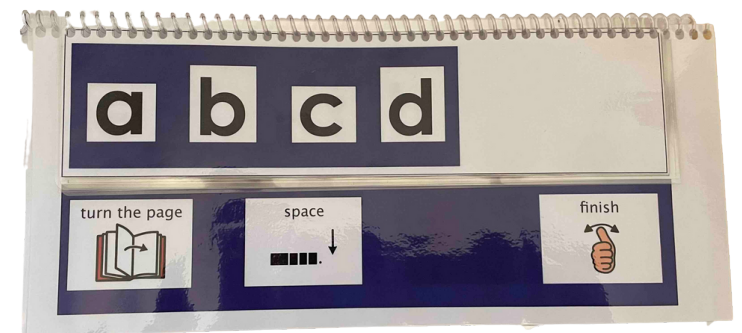

y

Z

On the next page, you will find two options for the menu page.

One is designed to be cut into two flaps that are mounted onto the main flip chart - they can be folded out for use or folded away. The second is designed to be positioned below the letters and always visible. Please see images below for more information.