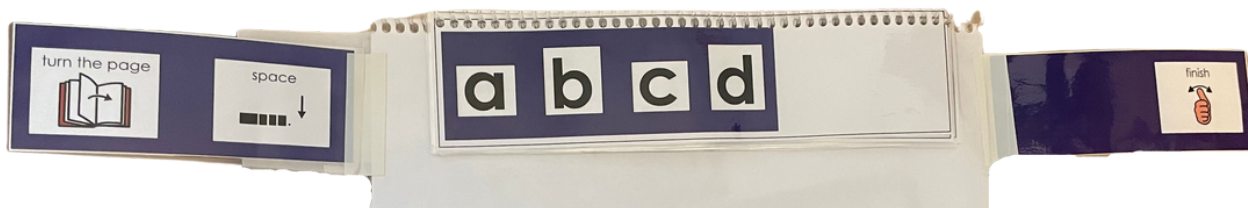

On the next page, you will find two options for the menu page.

One is designed to be cut into two flaps that are mounted onto the main flip chart - they can be folded out for use or folded away.  
The second is designed to be positioned below the letters and always visible. Please see images below for more information.