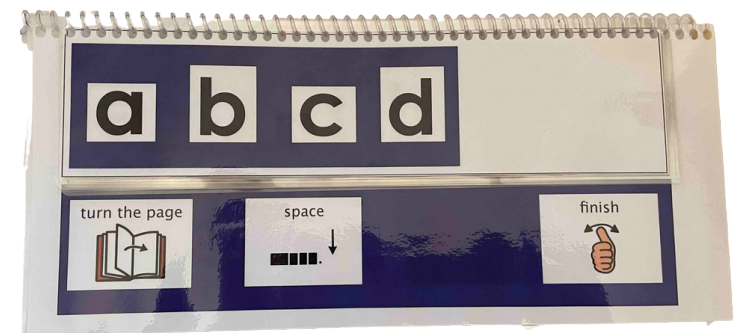

On the next page, you will find two options for the menu page.

One is designed to be cut into two flaps that are mounted onto the main flip chart - they can be folded out for use or folded away.  
The second is designed to be positioned below the letters and always visible. Please see images below for more information.