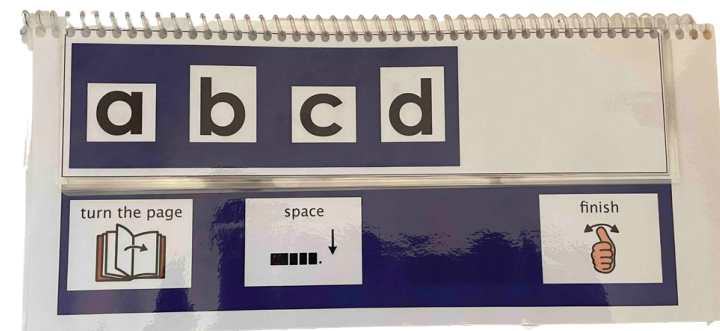

y

Z

On the next page, you will find two options for the menu page.

One is designed to be cut into two flaps that are mounted onto the main flip chart - they can be folded out for use or folded away.
The second is designed to be positioned below the letters and always visible. Please see images below for more information.