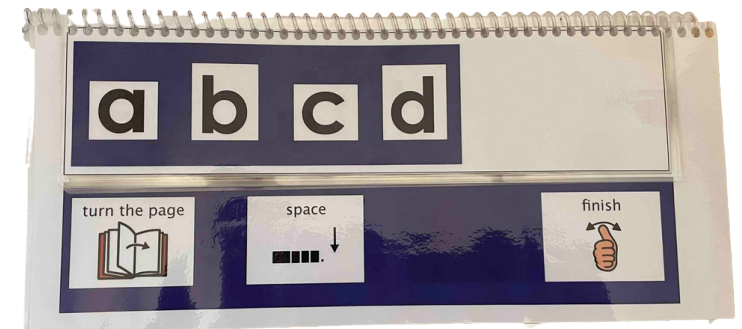

Y

Z

On the next page, you will find two options for the menu page.

One is designed to be cut into two flaps that are mounted onto the main flip chart - they can be folded out for use or folded away.
The second is designed to be positioned below the letters and always visible. Please see images below for more information.