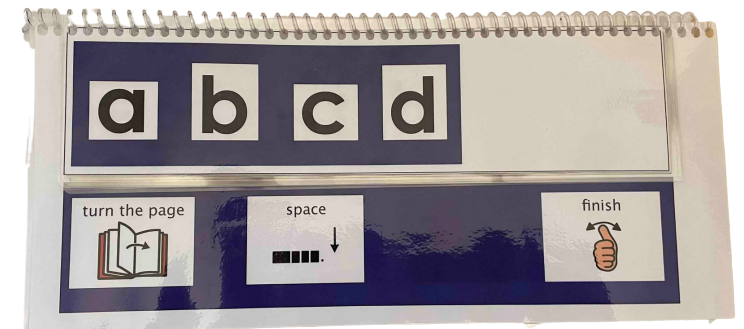

On the next page, you will find two options for the menu page.

One is designed to be cut into two flaps that are mounted onto the main flip chart - they can be folded out for use or folded away.
The second is designed to be positioned below the letters and always visible. Please see images below for more information.