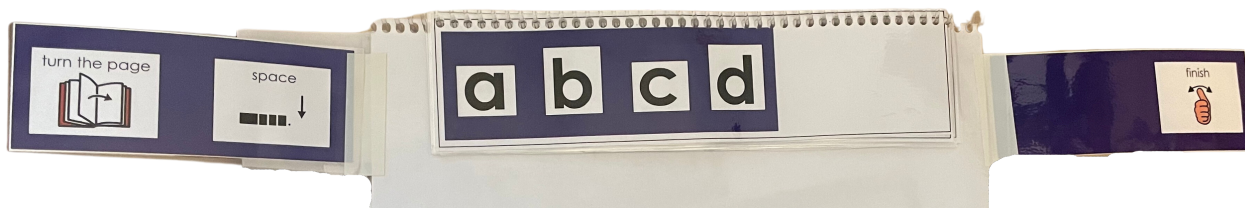

On the next page, you will find two options for the menu page.

One is designed to be cut into two flaps that are mounted onto the main flip chart - they can be folded out for use or folded away.
The second is designed to be positioned below the letters and always visible. Please see images below for more information.