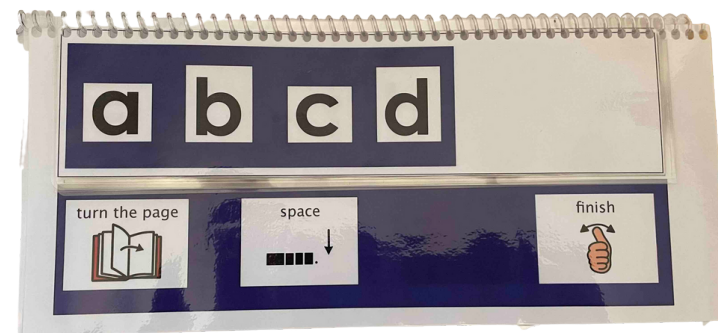

Y

Z

On the next page, you will find two options for the menu page.

One is designed to be cut into two flaps that are mounted onto the main flip chart - they can be folded out for use or folded away.
The second is designed to be positioned below the letters and always visible. Please see images below for more information.