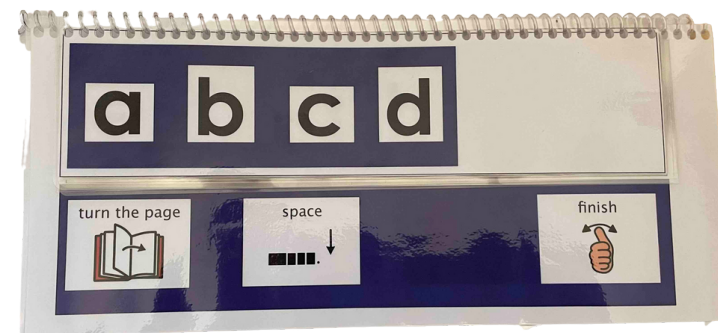

y

Z

On the next page, you will find two options for the menu page.

One is designed to be cut into two flaps that are mounted onto the main flip chart - they can be folded out for use or folded away.
The second is designed to be positioned below the letters and always visible. Please see images below for more information.