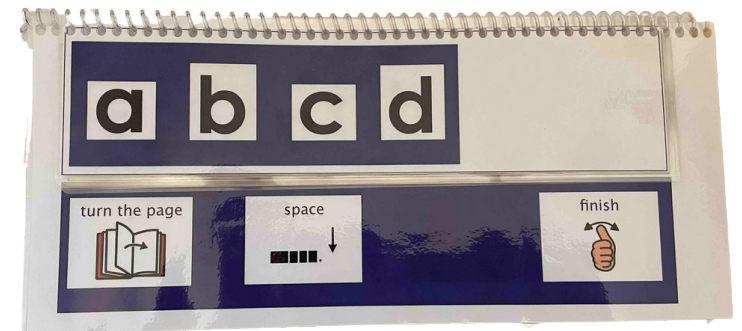

PCS and Boardmaker are trademarks of Tobii Dynavox LLC. All rights reserved. Used with permission.

On the next page, you will find two options for the menu page.

One is designed to be cut into two flaps that are mounted onto the main flip chart - they can be folded out for use or folded away.  
The second is designed to be positioned below the letters and always visible. Please see images below for more information.