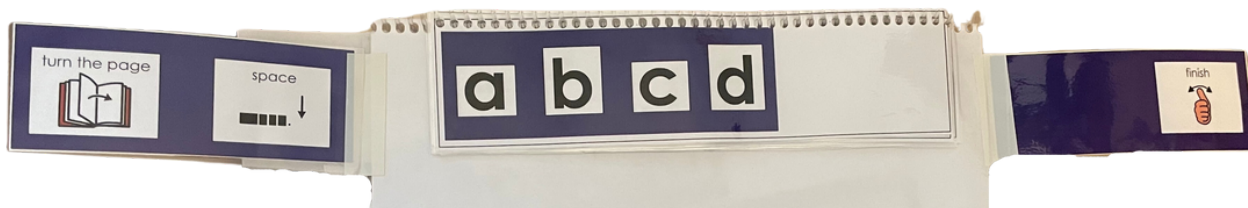

PCS and Boardmaker are trademarks of Tobii Dynavox LLC. All rights reserved. Used with permission.

On the next page, you will find two options for the menu page.

One is designed to be cut into two flaps that are mounted onto the main flip chart - they can be folded out for use or folded away.  
The second is designed to be positioned below the letters and always visible. Please see images below for more information.