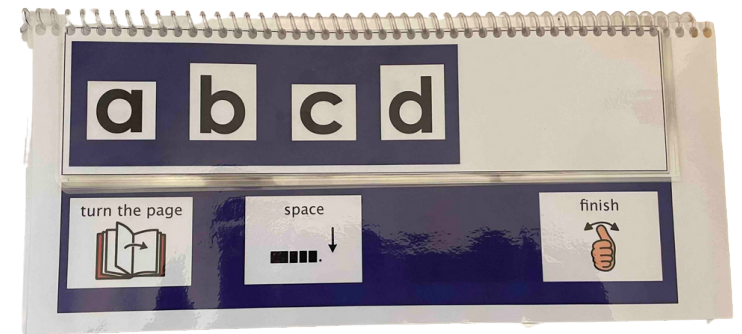

q

r

s

t

On the next page, you will find two options for the menu page.

One is designed to be cut into two flaps that are mounted onto the main flip chart - they can be folded out for use or folded away. The second is designed to be positioned below the letters and always visible. Please see images below for more information.