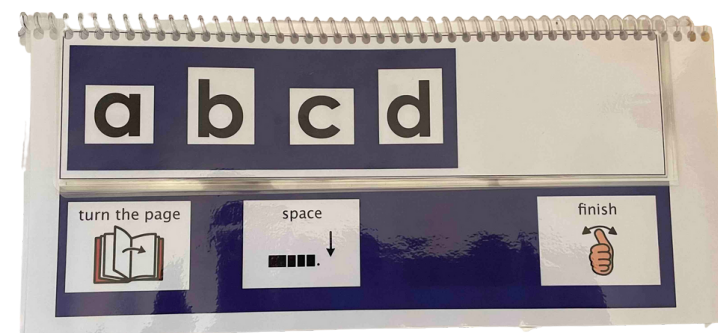

PCS and Boardmaker are trademarks of Tobii Dynavox LLC. All rights reserved. Used with permission.

On the next page, you will find two options for the menu page.

One is designed to be cut into two flaps that are mounted onto the main flip chart - they can be folded out for use or folded away.
The second is designed to be positioned below the letters and always visible. Please see images below for more information.