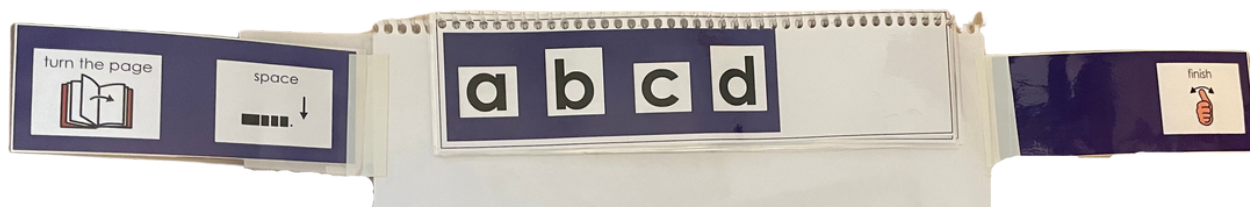

PCS and Boardmaker are trademarks of Tobii Dynavox LLC. All rights reserved. Used with permission.

On the next page, you will find two options for the menu page.

One is designed to be cut into two flaps that are mounted onto the main flip chart - they can be folded out for use or folded away.
The second is designed to be positioned below the letters and always visible. Please see images below for more information.